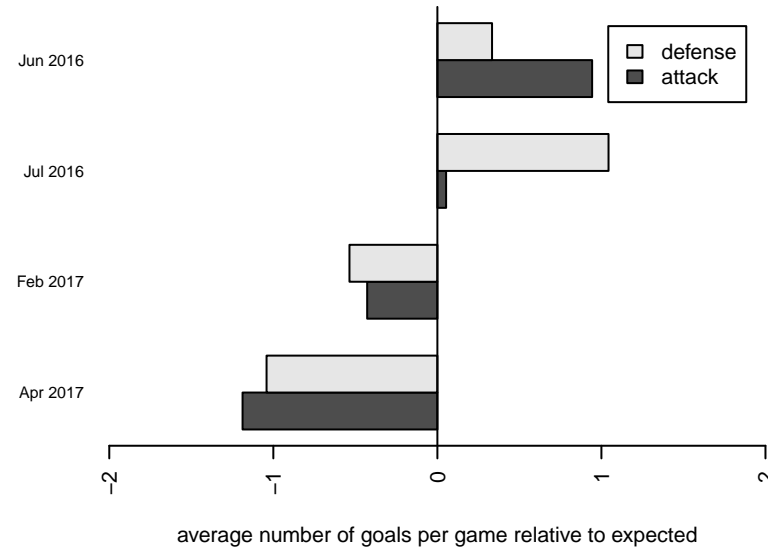

**Crossfire Oregon Green I B00**  
 Dots are actual minus expected GF (blue circles) and GA (red triangles).  
 Blue line is smoothed change in attack strength. Red is smoothed change in defense strength.

**attack and defense variance (black dot)  
relative to other teams  
and top 10 in region**

**attack and defense rating  
relative to others at age  
and all opponents in last 13 months**

**attack and defense rating  
relative to others at age  
and all opponents in last 13 months**

**Performance relative to 13 month average**

**Performance relative to 13 month average**

Distribution of opponents  
 Red = Lose zone, Blue = Win zone, Green = Even  
 Black line separates win/lose zones