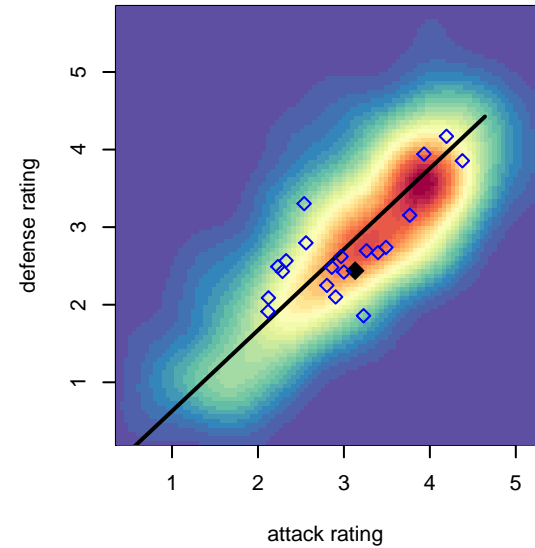

# Crossfire Oregon Green I B00

Crossfire Oregon  
 Lake Oswego, OR  
 B00 total strength=1604  
 attack=22.89 defense=11.46  
 spr league = Win OYS B00 Premier

alt names used:  
 CROSSFIRE OREGON U17 GREEN I (OR)  
 Crossfire Oregon 00B Green 1  
 Crossfire Oregon 00B Green 1

**Crossfire Oregon Green I B00**  
 Dots are actual minus expected GF (blue circles) and GA (red triangles).  
 Blue line is smoothed change in attack strength. Red is smoothed change in defense strength.

**attack and defense variance (black dot)  
relative to other teams  
and top 10 in region**

**attack and defense rating  
relative to others at age  
and all opponents in last 13 months**

**attack and defense rating  
relative to others at age  
and all opponents in last 13 months**

**Performance relative to 13 month average**

**Performance relative to 13 month average**

Distribution of opponents  
 Red = Lose zone, Blue = Win zone, Green = Even  
 Black line separates win/lose zones