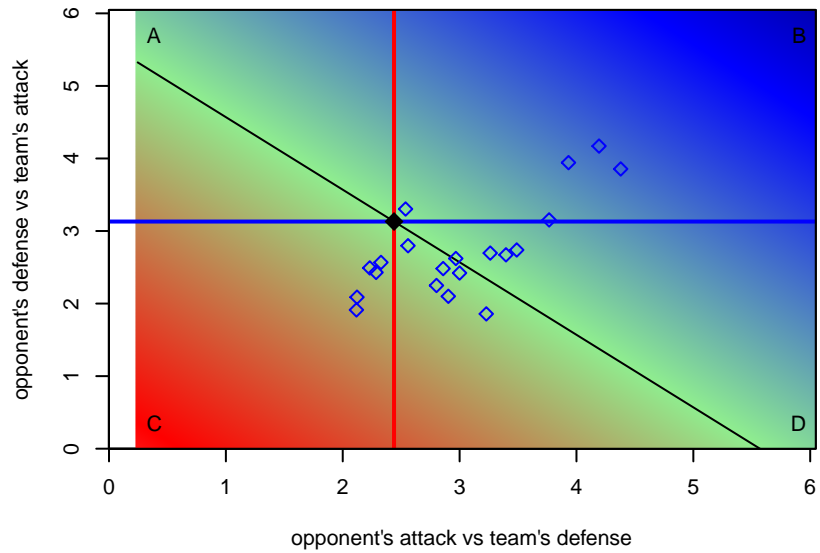

**Crossfire Oregon Green I B00**  
 Dots are actual minus expected GF (blue circles) and GA (red triangles).  
 Blue line is smoothed change in attack strength. Red is smoothed change in defense strength.

**attack and defense variance (black dot)  
relative to other teams  
and top 10 in region**

**attack and defense rating  
relative to others at age  
and all opponents in last 13 months**

**attack and defense rating  
relative to others at age  
and all opponents in last 13 months**

**Performance relative to 13 month average**

**Performance relative to 13 month average**

Distribution of opponents  
 Red = Lose zone, Blue = Win zone, Green = Even  
 Black line separates win/lose zones