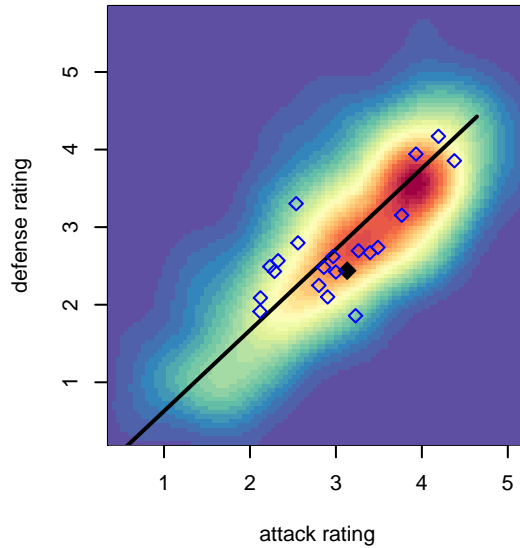

# Crossfire Oregon Green I B00

Crossfire Oregon  
 Lake Oswego, OR  
 B00 total strength=1604  
 attack=22.89 defense=11.46  
 spr league = Win OYS B00 Premier

alt names used:  
 CROSSFIRE OREGON U17 GREEN I (OR)  
 Crossfire Oregon 00B Green 1  
 Crossfire Oregon 00B Green 1

**Crossfire Oregon Green I B00**  
 Dots are actual minus expected GF (blue circles) and GA (red triangles).  
 Blue line is smoothed change in attack strength. Red is smoothed change in defense strength.

**attack and defense variance (black dot)  
relative to other teams  
and top 10 in region**

**attack and defense rating  
relative to others at age  
and all opponents in last 13 months**

**attack and defense rating  
relative to others at age  
and all opponents in last 13 months**