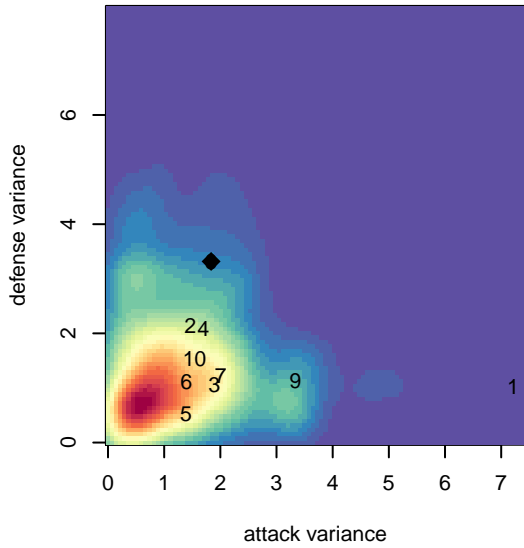

**attack and defense variance (black dot)
relative to other teams
and top 10 in region**