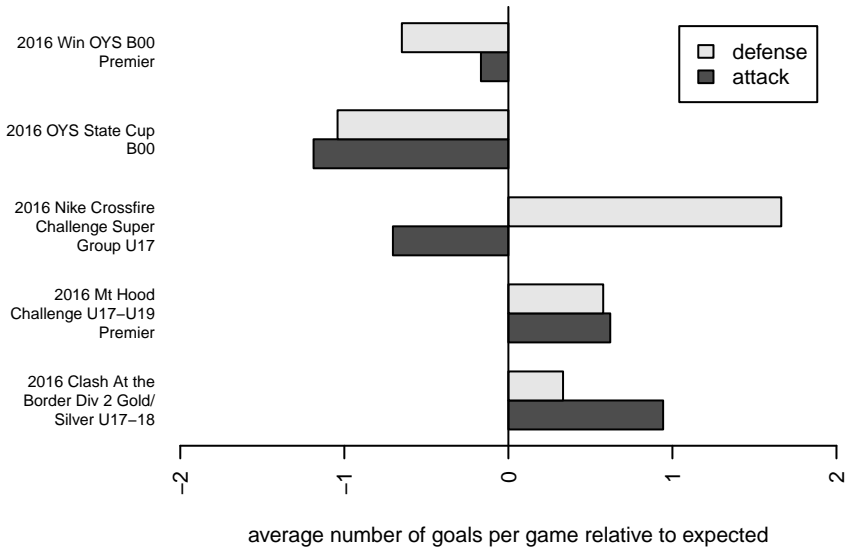

**Crossfire Oregon Green I B00**  
 Dots are actual minus expected GF (blue circles) and GA (red triangles).  
 Blue line is smoothed change in attack strength. Red is smoothed change in defense strength.

**attack and defense variance (black dot)  
relative to other teams  
and top 10 in region**

**attack and defense rating  
relative to others at age  
and all opponents in last 13 months**

**attack and defense rating  
relative to others at age  
and all opponents in last 13 months**

**Performance relative to 13 month average**

**Performance relative to 13 month average**

Distribution of opponents  
 Red = Lose zone, Blue = Win zone, Green = Even  
 Black line separates win/lose zones