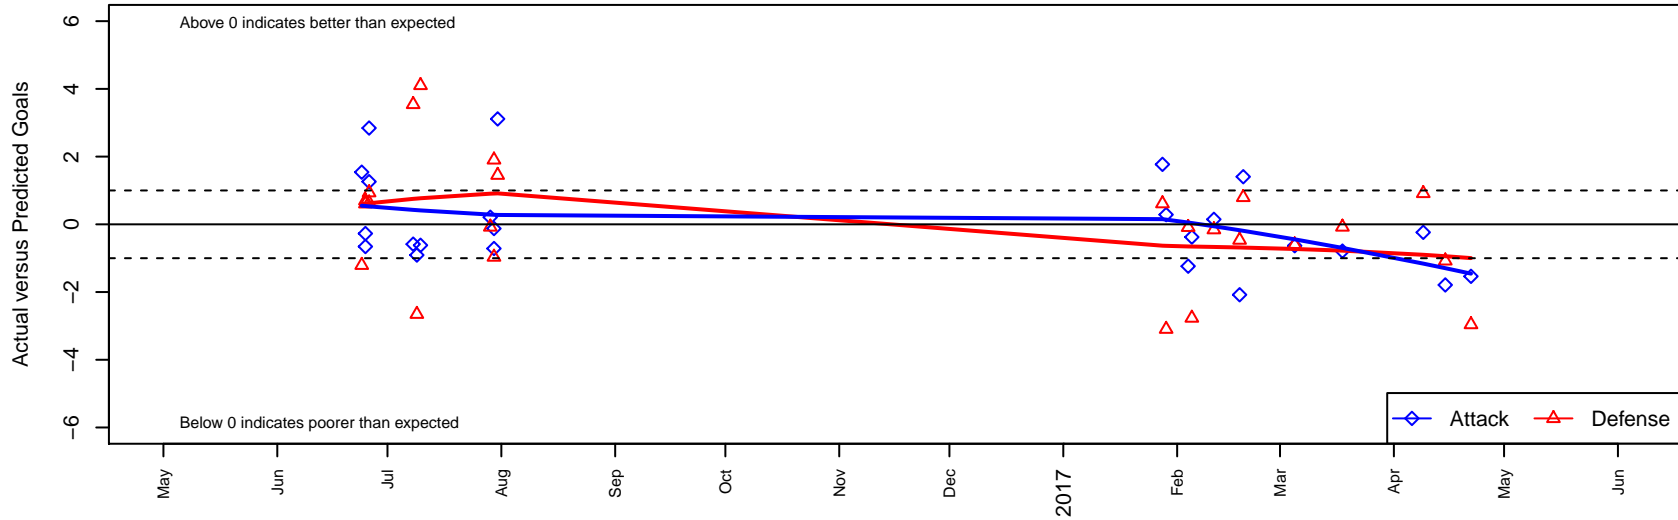

# Crossfire Oregon Green I B00

Crossfire Oregon  
 Lake Oswego, OR  
 B00 total strength=1604  
 attack=22.89 defense=11.46  
 spr league = Win OYS B00 Premier

alt names used:  
 CROSSFIRE OREGON U17 GREEN I (OR)  
 Crossfire Oregon 00B Green 1  
 Crossfire Oregon 00B Green 1

**Crossfire Oregon Green I B00**  
 Dots are actual minus expected GF (blue circles) and GA (red triangles).  
 Blue line is smoothed change in attack strength. Red is smoothed change in defense strength.

**attack and defense variance (black dot)  
relative to other teams  
and top 10 in region**

**attack and defense rating  
relative to others at age  
and all opponents in last 13 months**

**attack and defense rating  
relative to others at age  
and all opponents in last 13 months**

**Performance relative to 13 month average**

**Performance relative to 13 month average**

Distribution of opponents  
 Red = Lose zone, Blue = Win zone, Green = Even  
 Black line separates win/lose zones